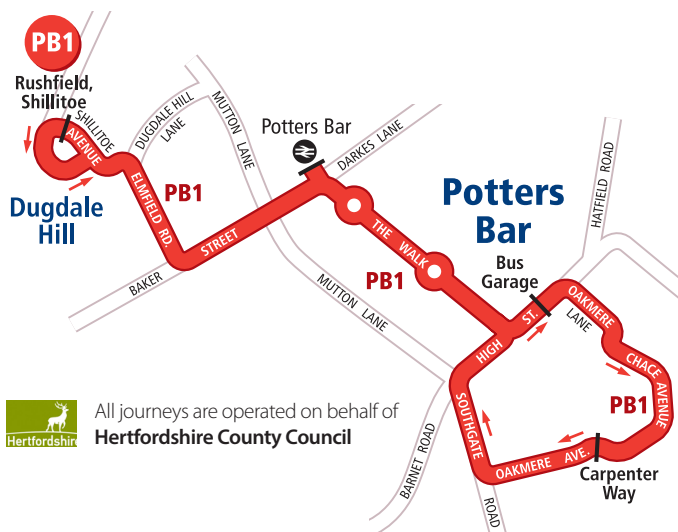

**Mondays to Saturdays** (except Public Holidays)

	MF	S	MF	S	MF	S					S	MF	S	MF				
<b>RUSHFIELD, Shillitoe Avenue</b>	0744	0809	0824	0839	0904	0909	0939											
Potters Bar Station Forecourt	0750	0814	0830	0844	0910	0914	0944	Then at these mins past each hour	until									
High Street, Bus Garage	0755	0818	0835	0848	0914	0918	0948			09	39	1409	1439	1509	S	MF	S	MF
Oakmere Avenue	0800	0822	0840	0852	0918	0922	0952			14	44	1414	1444	1514	1539	1544	1609	1624
High Street, Cask & Stillage	0805	0825	0845	0855	0923	0925	0955			18	48	1418	1448	1518	1548	1555	1618	1635
Potters Bar Station Forecourt (Arr)	0810	0830	0850	0900	0928	0930	1000			22	52	1422	1452	1523	1552	1600	1622	1640
Potters Bar Station Forecourt (Dep)	0818	0834	0858	0904	0934	0934	1004	25	55	1425	1455	1528	1555	1605	1625	1645		
<b>RUSHFIELD, Shillitoe Avenue</b>	0824	0839	0904	0909	0939	0939	1009	30	00	1430	1500	1533	1600	1610	1630	1650		
								34	04	1434	1504	1538	1604	1618	1634	1658		
								39	09	1439	1509	1544	1609	1624	1639	1704		

	S	MF	S	
<b>RUSHFIELD, Shillitoe Avenue</b>	1639	1704	1709	1744
Potters Bar Station Forecourt	1644	1710	1714	1749
High Street, Bus Garage	1648	1715	1718	1753
Oakmere Avenue	1652	1720	1722	1757
High Street, Cask & Stillage	1655	1725	1725	1800
Potters Bar Station Forecourt (Arr)	1700	1730	1730	1805
Potters Bar Station Forecourt (Dep)	1704	1738	1739	1805
<b>RUSHFIELD, Shillitoe Avenue</b>	1709	1744	1744	1810

**Codes:**

**MF** - Monday to Friday only

**S** - Saturdays only

**Sorry, no service on Sundays or public holidays**

All journeys are operated on behalf of Hertfordshire County Council

Your **PB1** is going **Electric** soon! Watch for further details